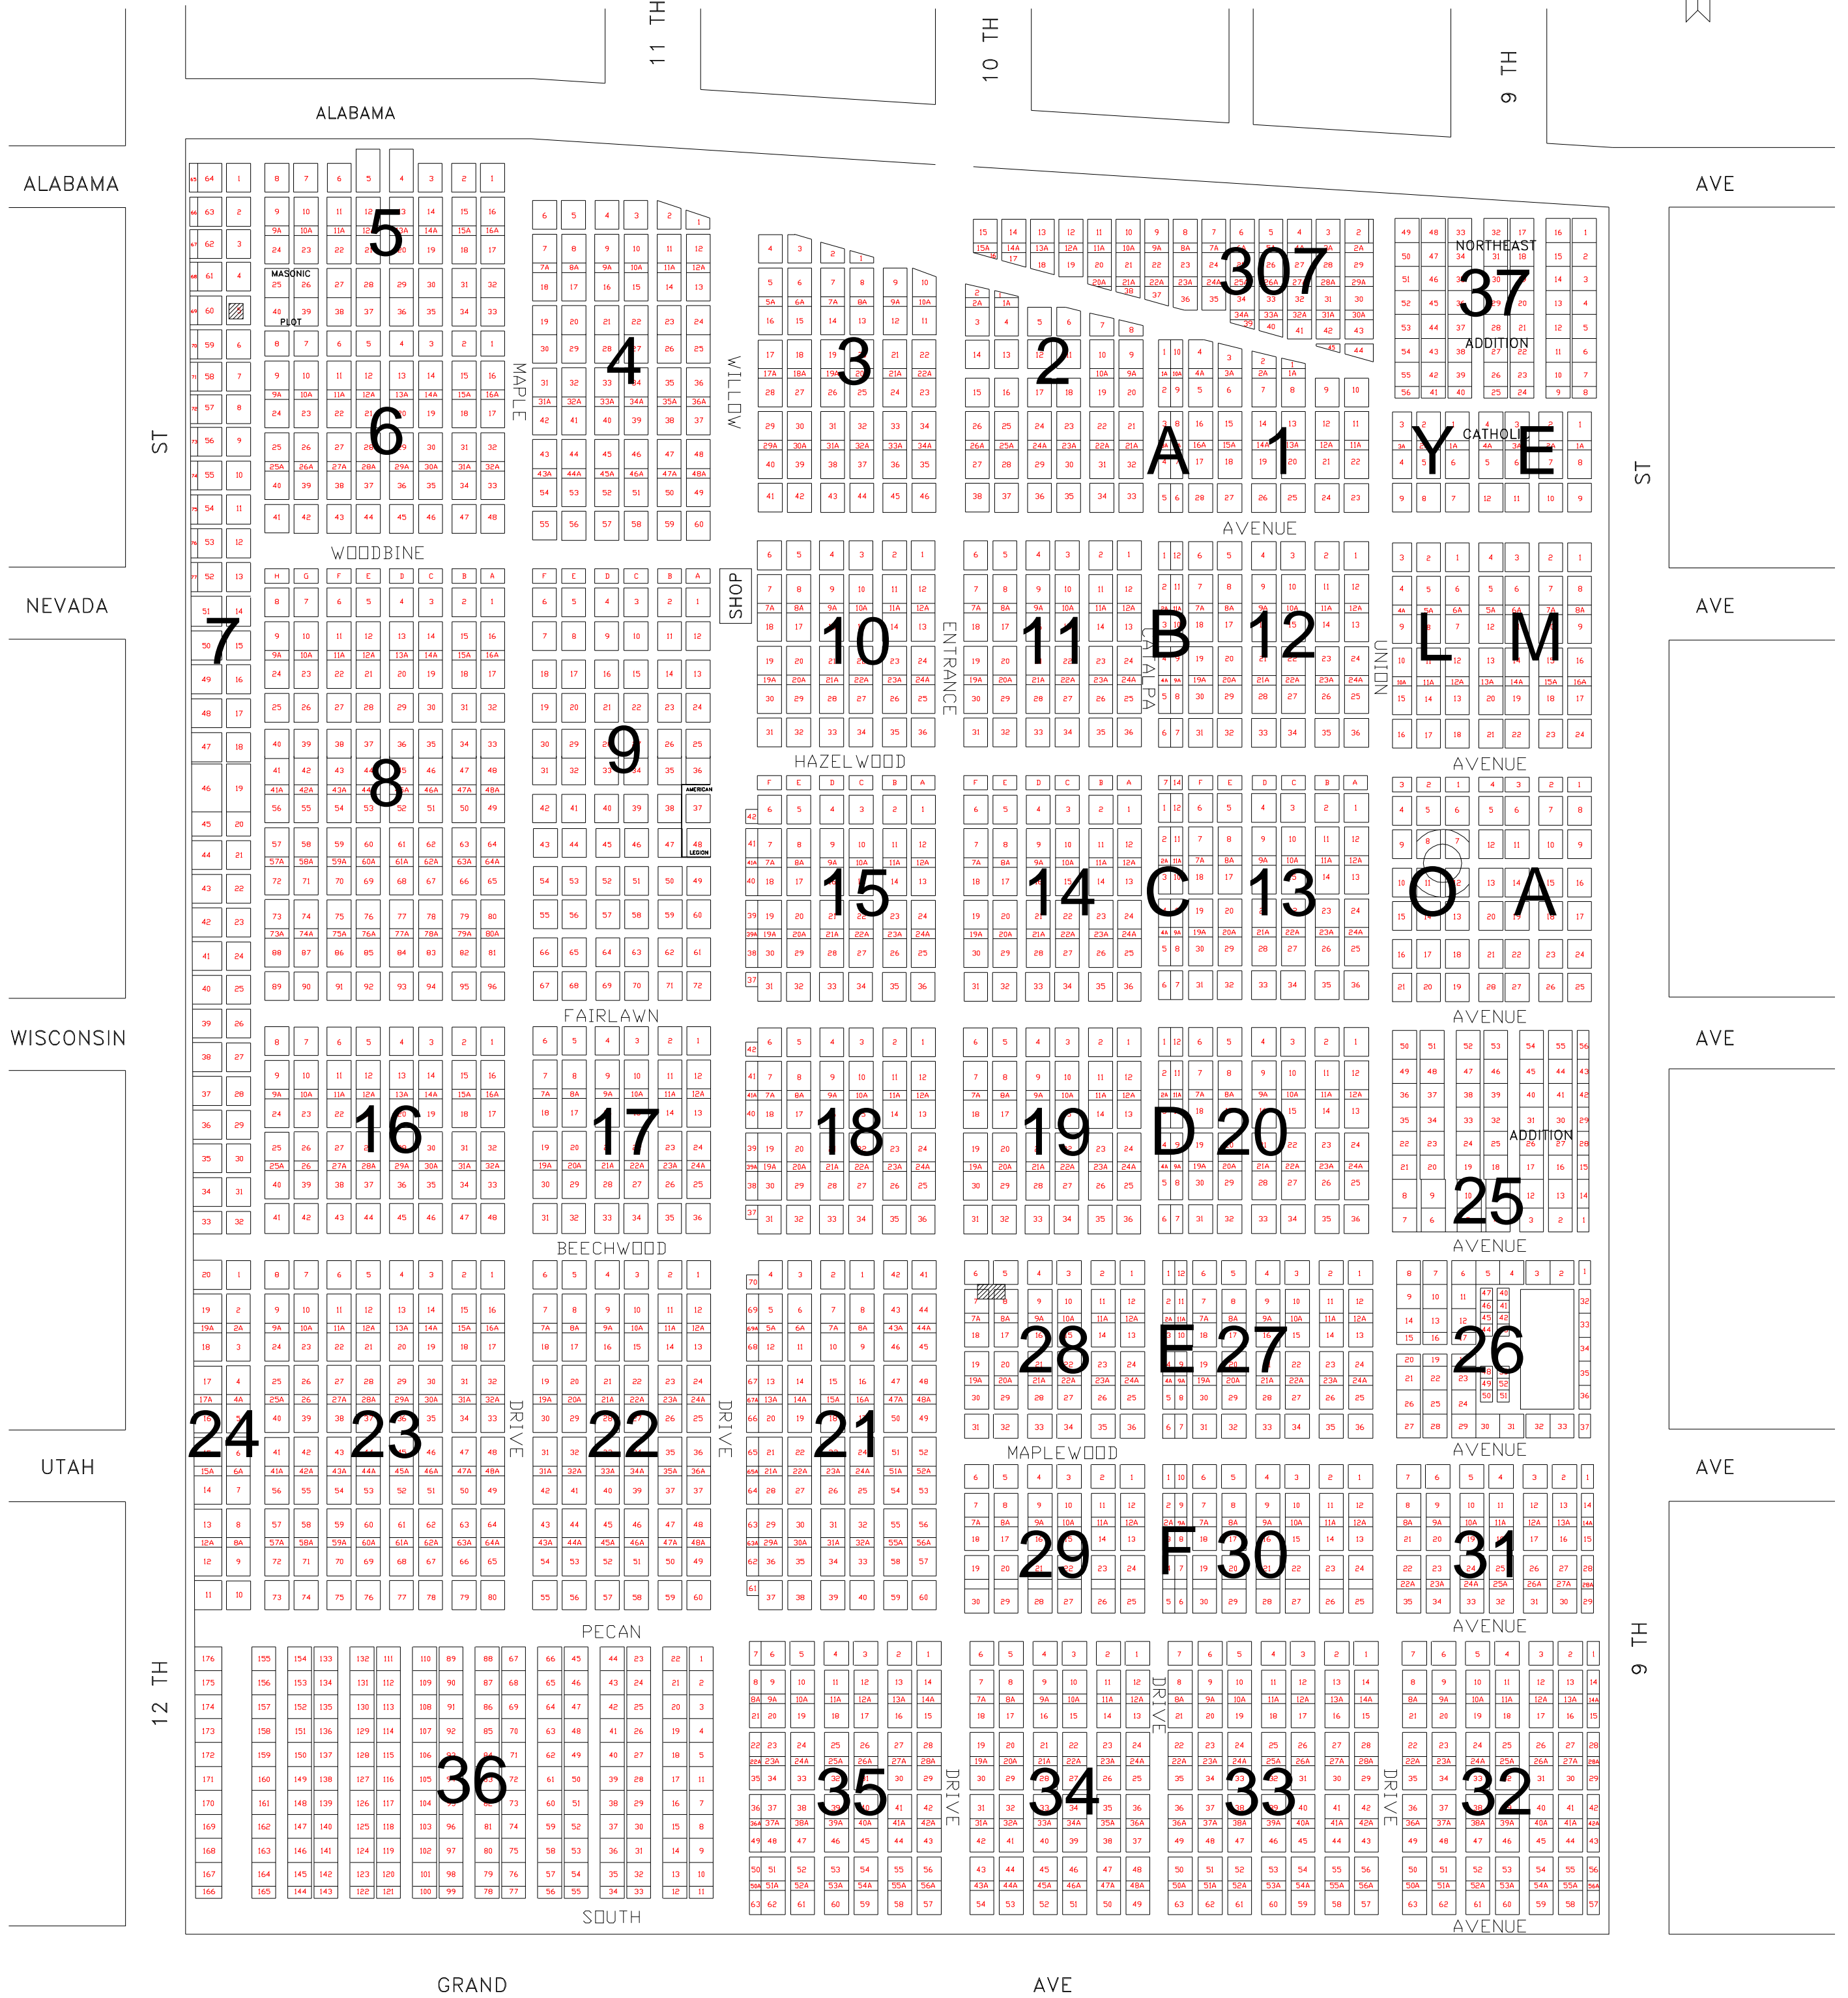

ROSE HILL CEMETERY REVISED

CHICKASHA, OKLAHOMA

Blocks and Additions Revised to September 1959

GRAND AVE